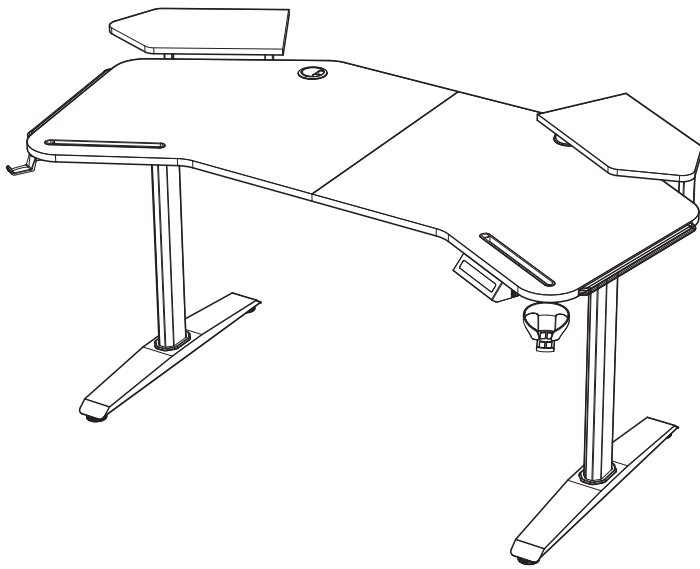

USER MANUAL

AD-D-DD1-1600L-02-B

anda seat

ACCESSORIES LIST

A  x2	B  x2	C  x1	D  x1	E  x1
F  x2	G  x2	H  x2	I  x4	J  x2
K  x1	L  R x2	M  x1	N  x1	O  x2
P  x1	Q  x1	S  x2	T  x2	U  x1
W  x2	V  x4			
①  M6×12 x24	②  M4×30 x2	③  M4 x2	④  x1	⑤  M6×30 x2
⑥  M6 x2	⑦  M8×25 x8	⑧  M4×14 x70	⑨  M5 x1	⑩  x1
⑪  x5	⑫  x4	⑬  x1	⑭  M6×40 x16	